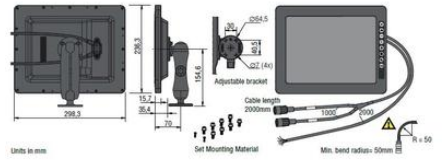

Electrical connection

Front side molded 4p female connector:

- 1 = Coax core = Video input
- 2 = Coax shielding = Video 0V
- 3 = Red = Power output: 12...30V
- 4 = Black = Power output: 0V
- Shielding = To housing

Electrical connection

Solder side 7p female connector:

Units in mm

Set Mounting Material

Min. bend radius: 50mm