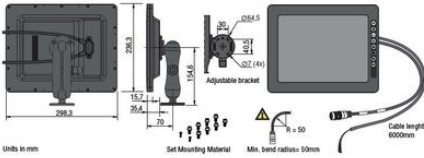

Units in mm

Set Mounting Material

Min. bend radius: 50mm

Cable length: 2000mm